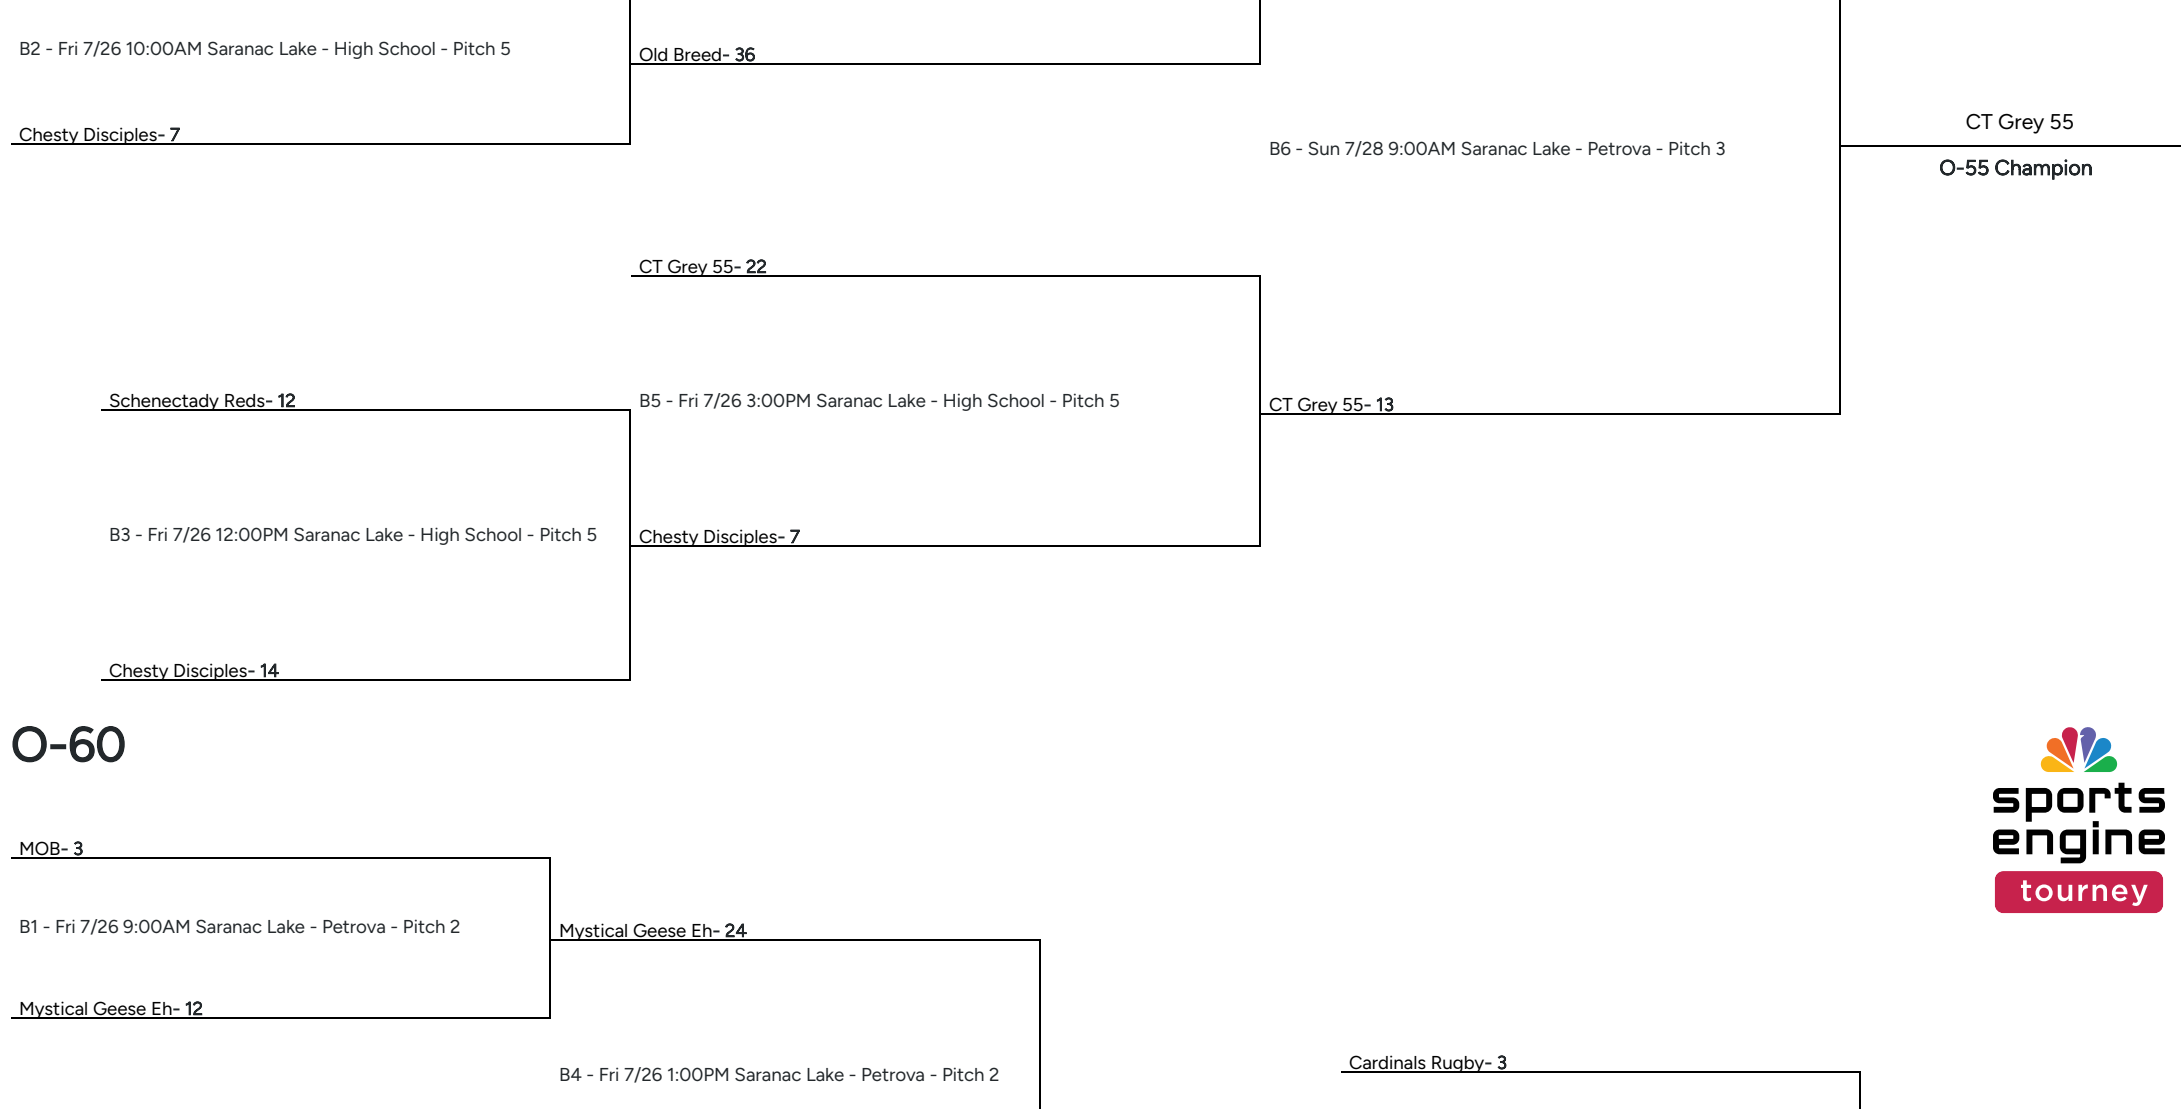

Pool D: Field 14

Consolation Bracket

O-35

Consolation Bracket

O-45

O-55

O-60

Women's Club

Women's Social

Championship Bracket

Consolation Bracket