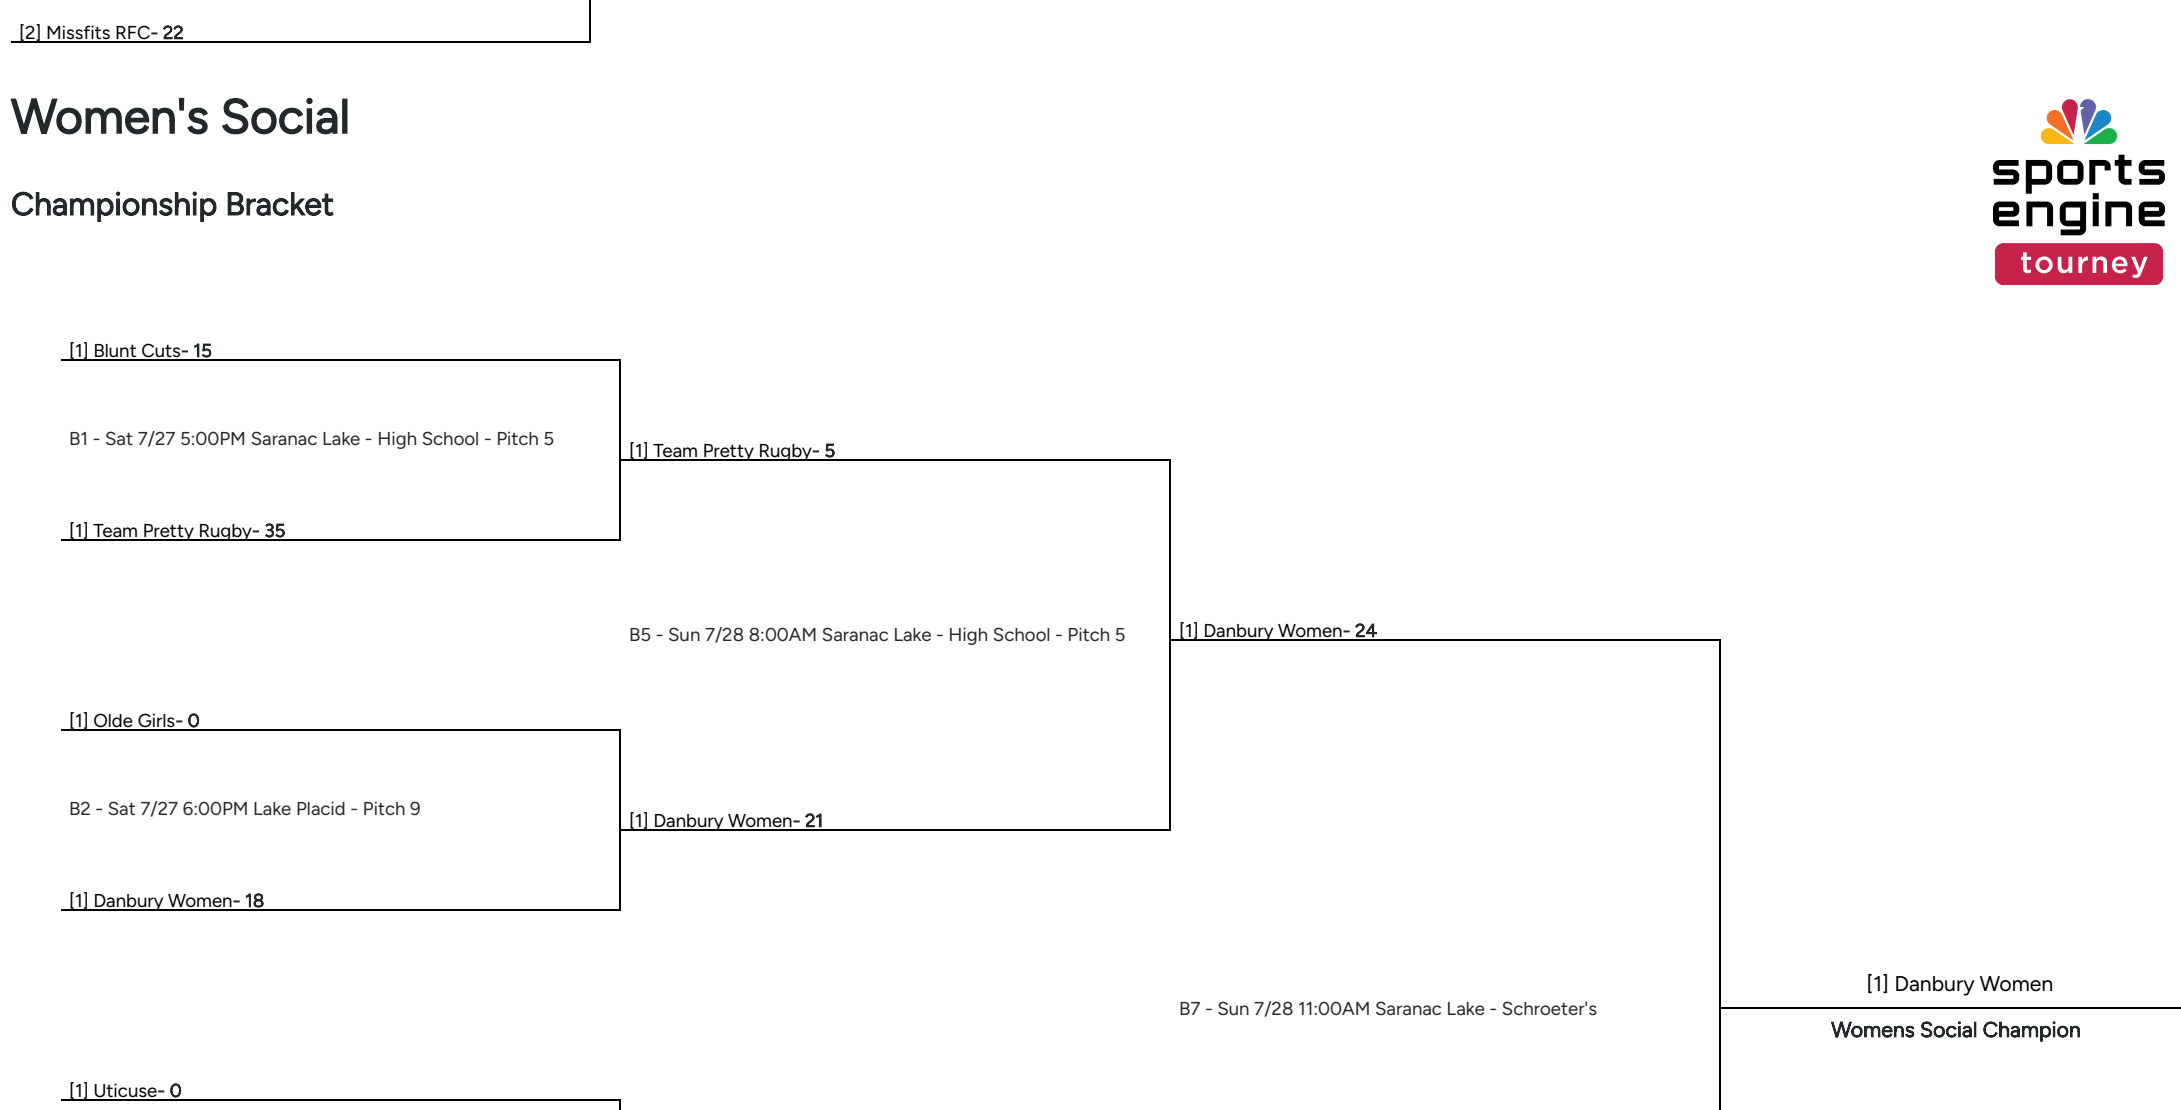

Pool D: Field 14

Consolation Bracket

O-35

Consolation Bracket

O-45

O-55

O-60

Women's Club

Women's Social

Championship Bracket

Consolation Bracket