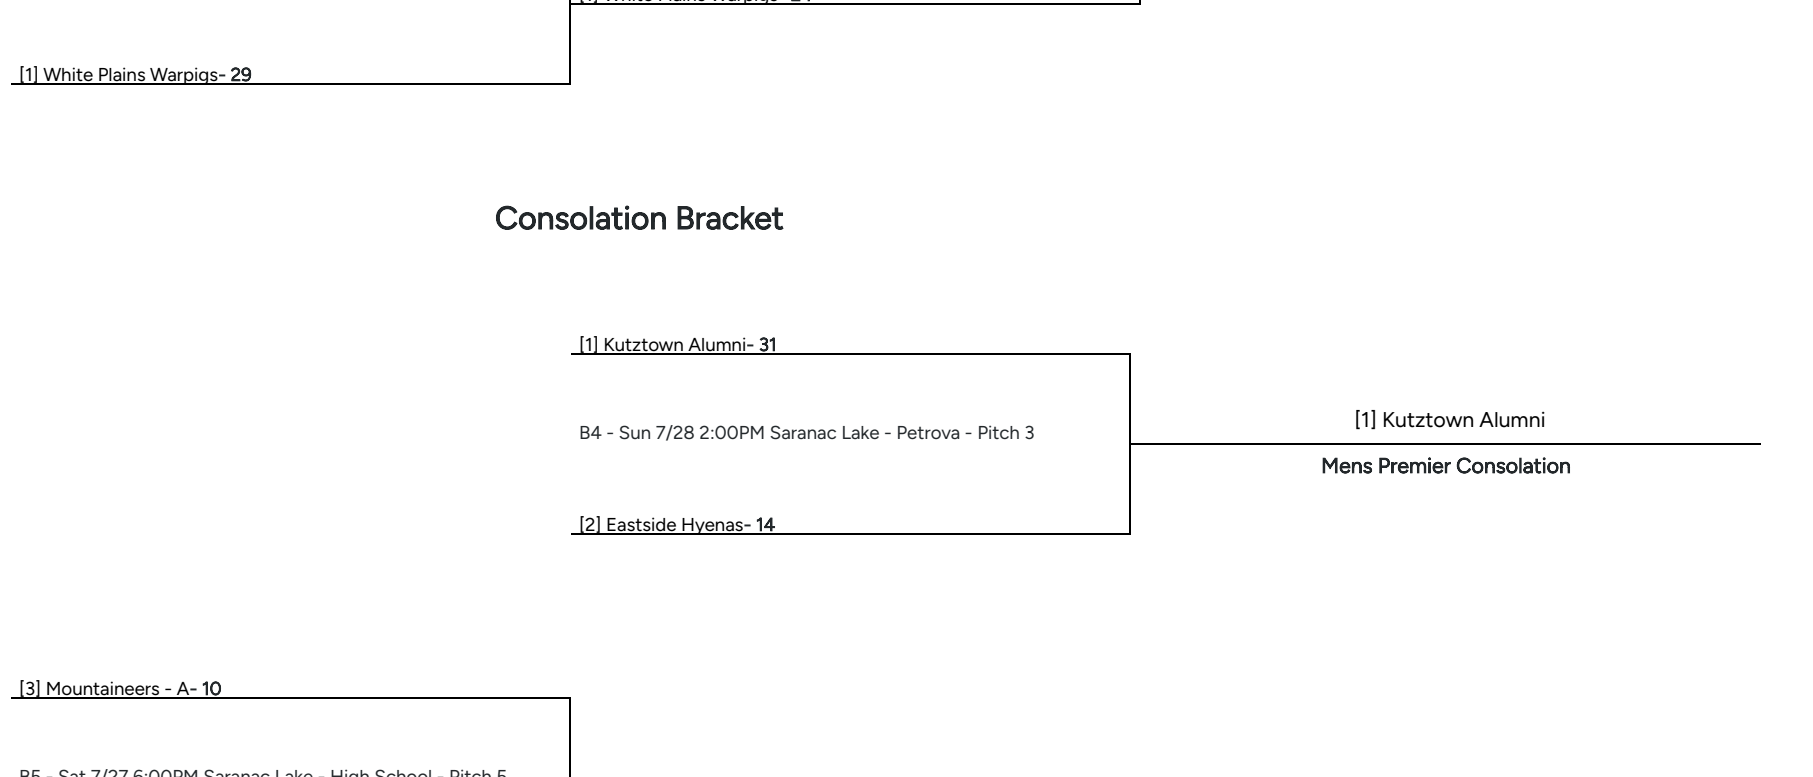

Men's Club

Consolation Bracket

Men's Premier

Consolation Bracket

Men's Social

Pool A: Field 2

Pool B: Field 12

Pool C: Field 13

Pool D: Field 14

Consolation Bracket

O-35

Consolation Bracket

O-45

O-55

O-60

Women's Club

Women's Social

Championship Bracket

Consolation Bracket