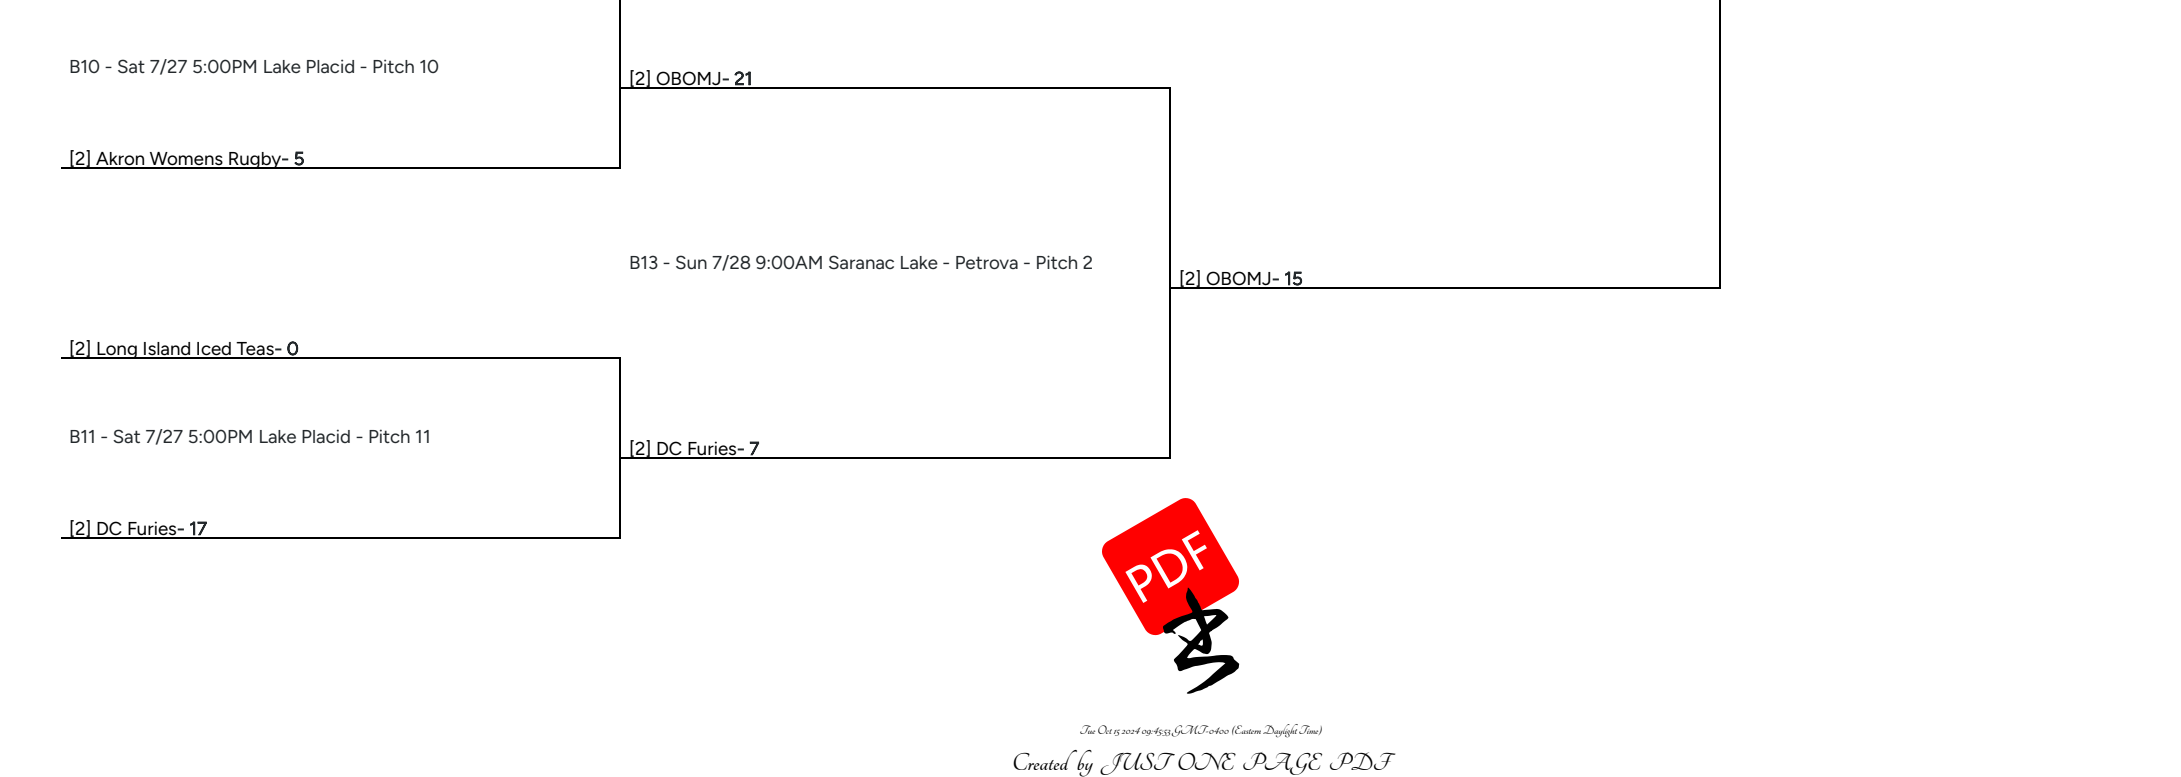

Pool D: Field 14

Consolation Bracket

O-35

Consolation Bracket

O-45

O-55

O-60

Women's Club

Women's Social

Championship Bracket

Consolation Bracket