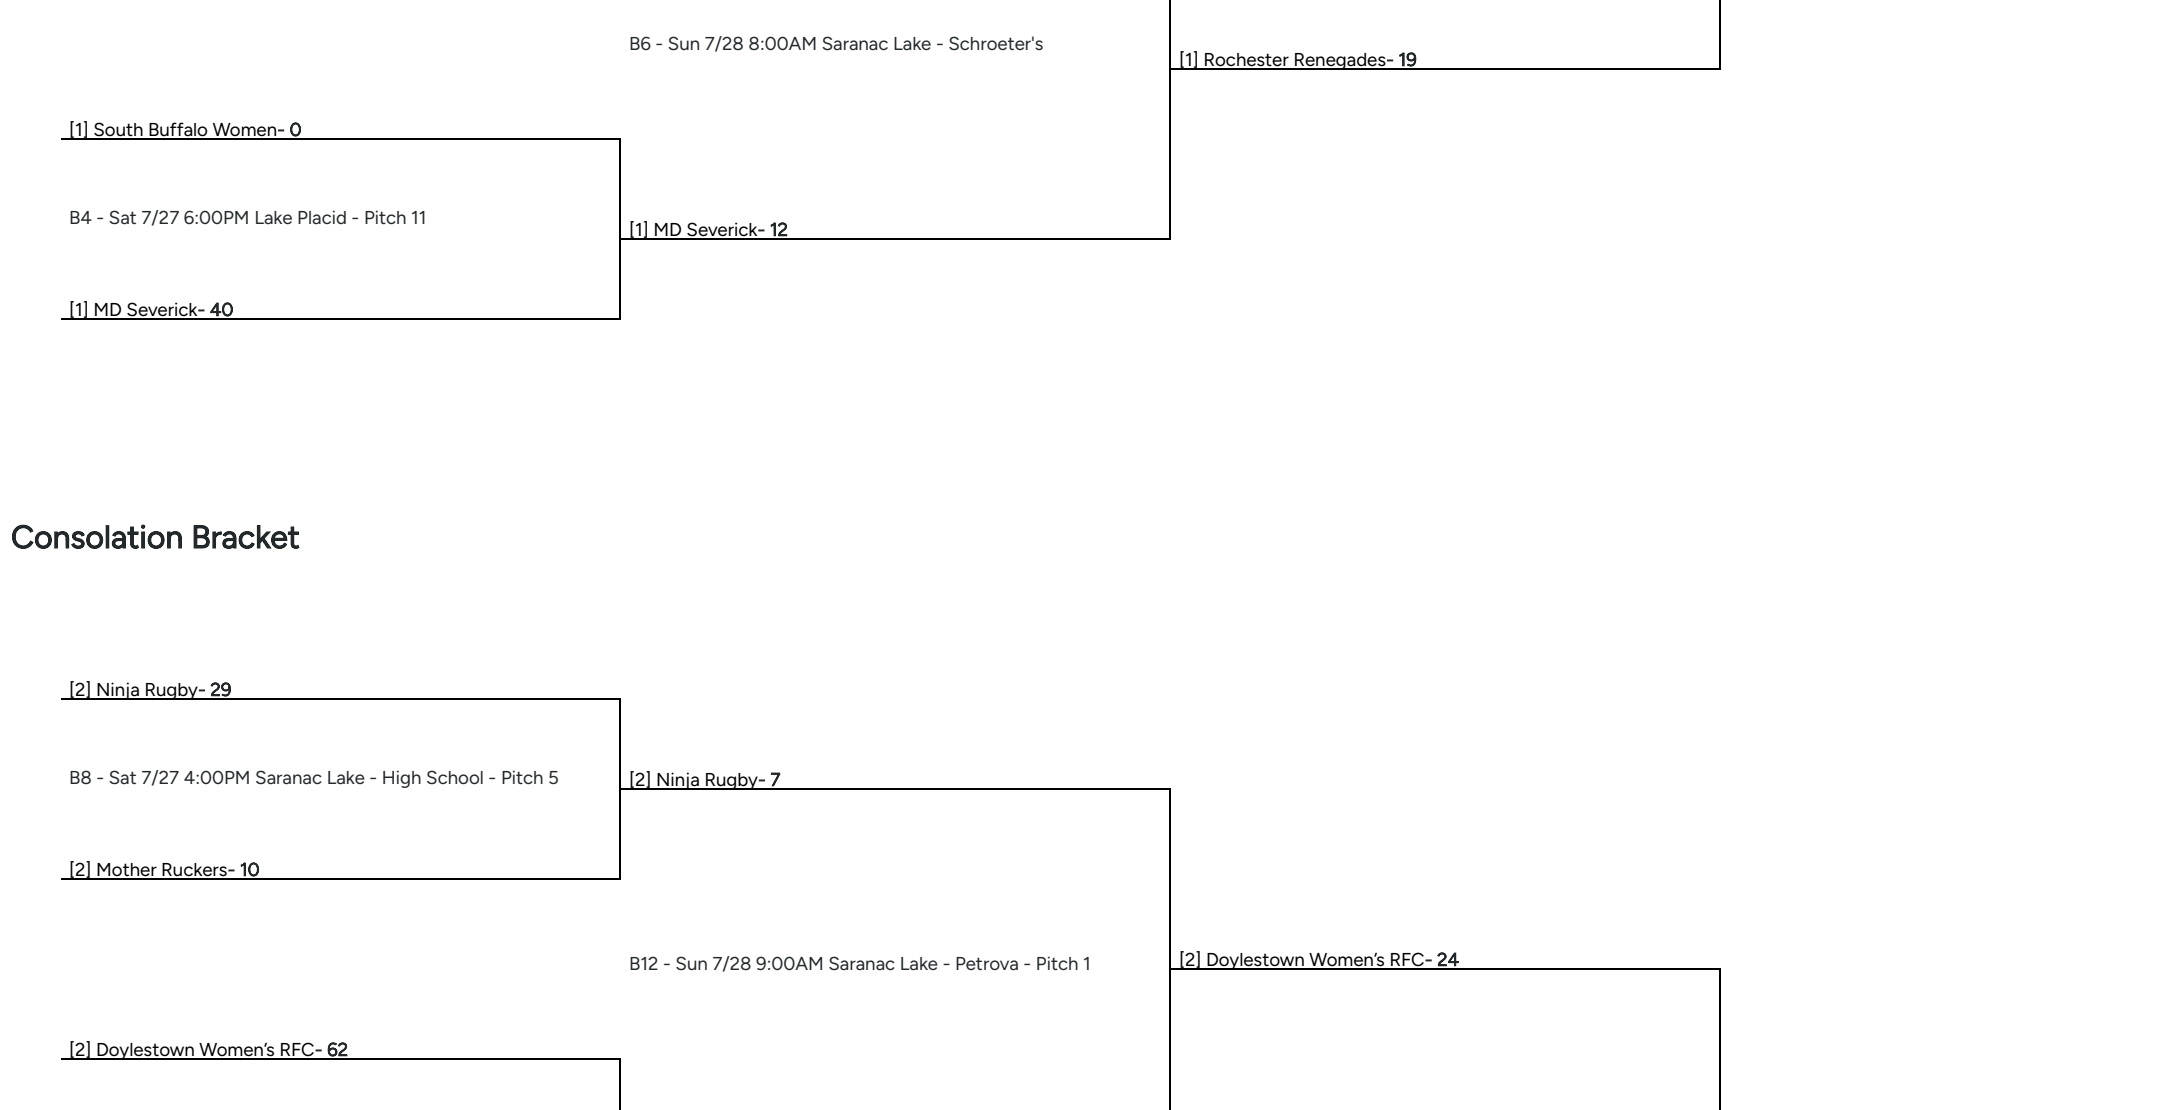

Pool D: Field 14

Consolation Bracket

O-35

Consolation Bracket

O-45

O-55

O-60

Women's Club

Women's Social

Championship Bracket

Consolation Bracket