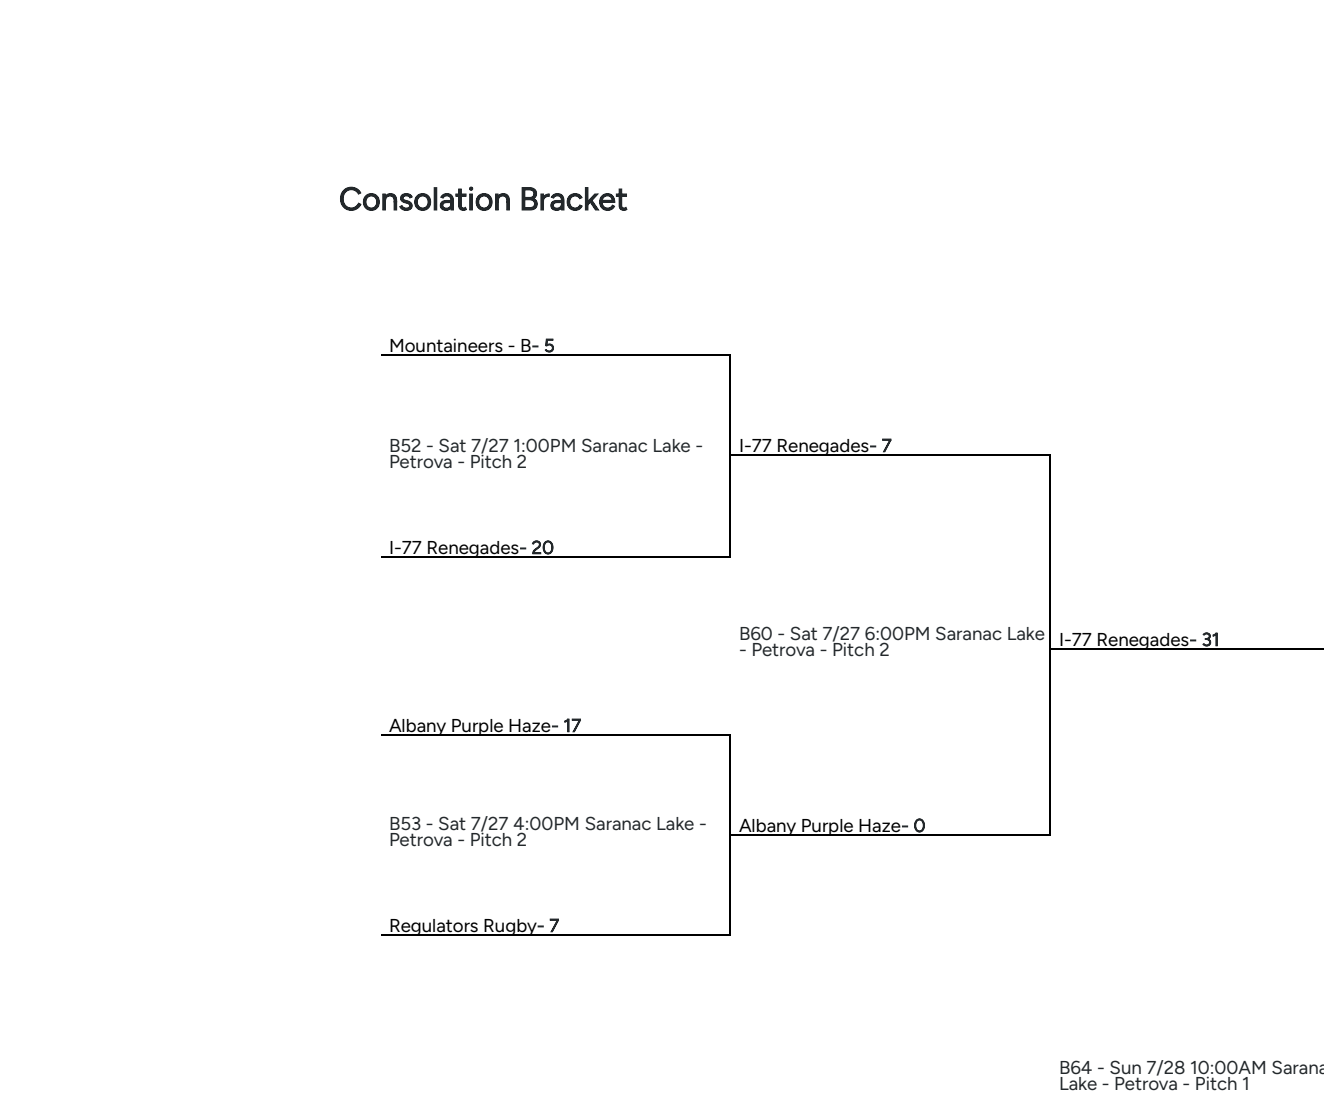

Men's Club

Consolation Bracket

Men's Premier

Consolation Bracket

Men's Social

Pool A: Field 2

Pool B: Field 12

Pool C: Field 13

Pool D: Field 14

Consolation Bracket

O-35

Consolation Bracket

O-45

O-55

O-60

Women's Club

Women's Social

Championship Bracket

Consolation Bracket