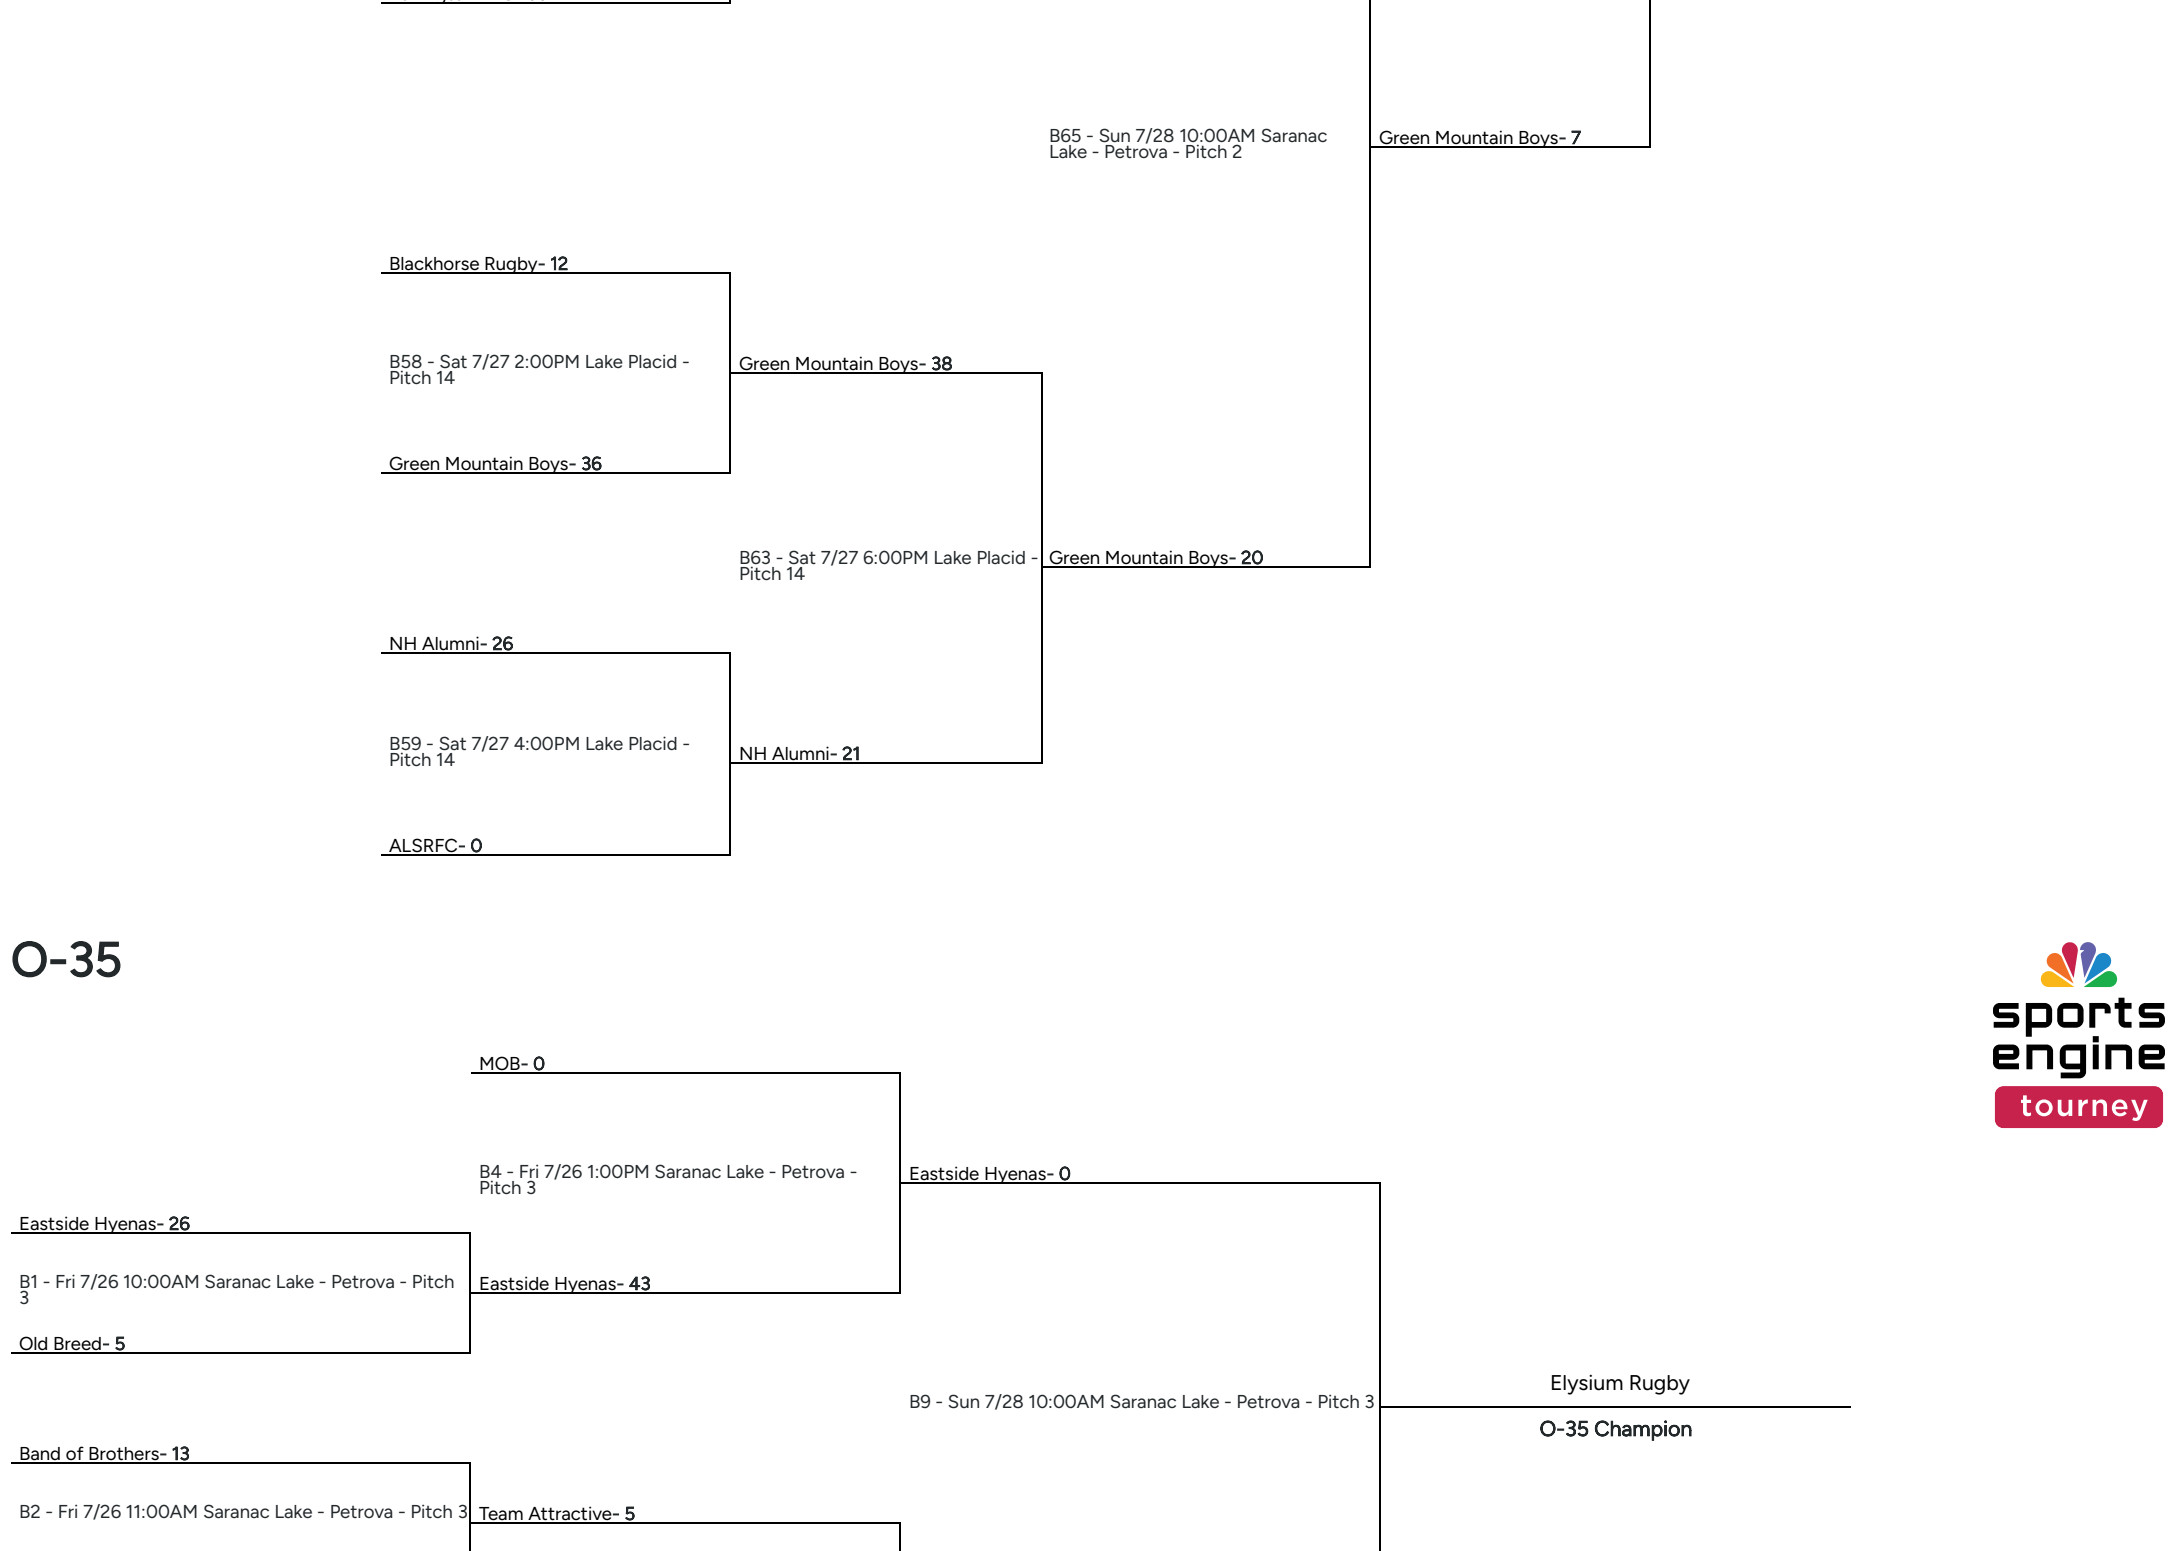

Men's Club

Consolation Bracket

Men's Premier

Consolation Bracket

Men's Social

Pool A: Field 2

Pool B: Field 12

Pool C: Field 13

Pool D: Field 14

Consolation Bracket

O-35

Consolation Bracket

O-45

O-55

O-60

Women's Club

Women's Social

Championship Bracket

Consolation Bracket