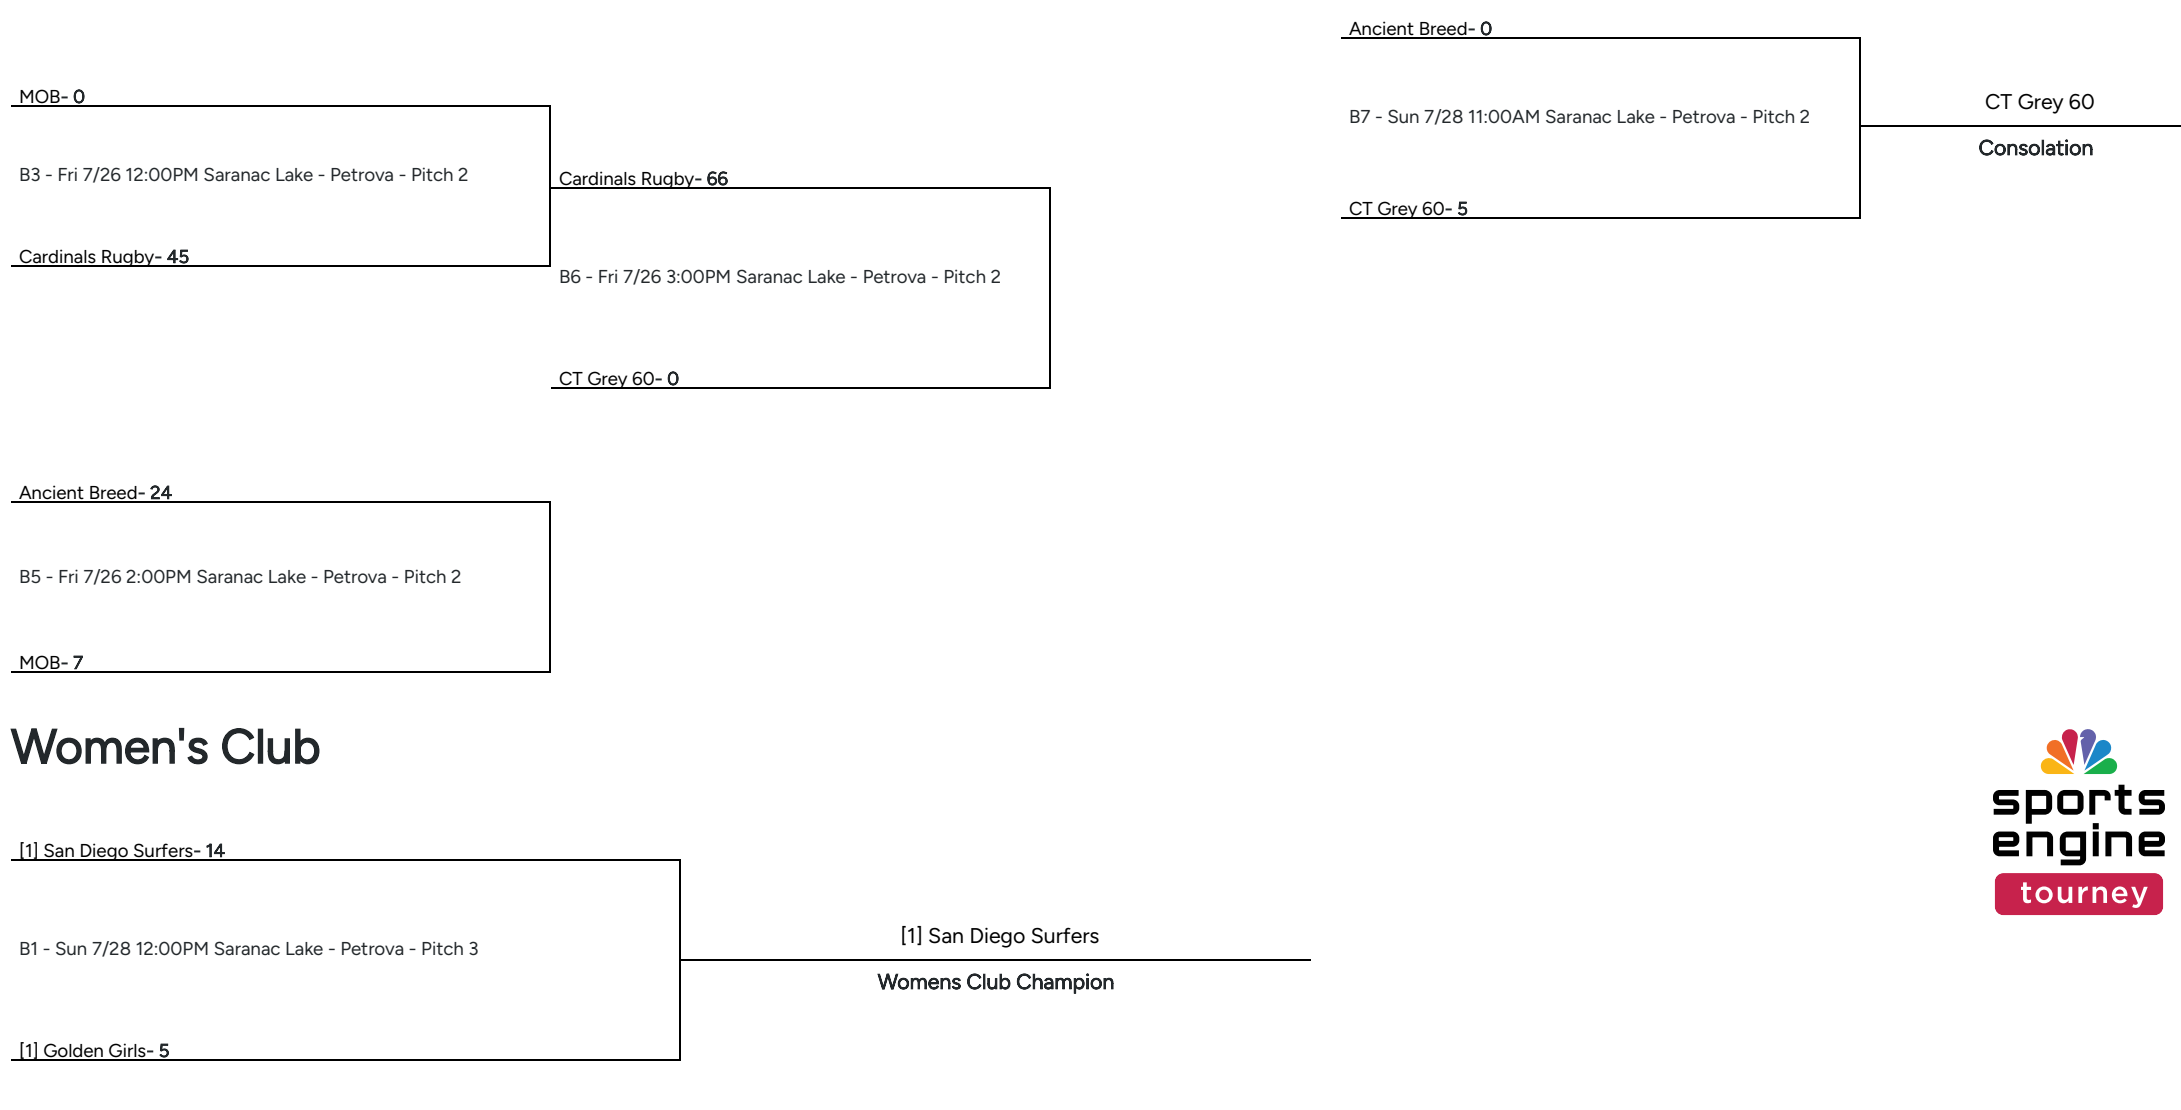

Men's Club

Consolation Bracket

Men's Premier

Consolation Bracket

Men's Social

Pool A: Field 2

Pool B: Field 12

Pool C: Field 13

Pool D: Field 14

Consolation Bracket

O-35

Consolation Bracket

O-45

O-55

O-60

Women's Club

Women's Social

Championship Bracket

Consolation Bracket