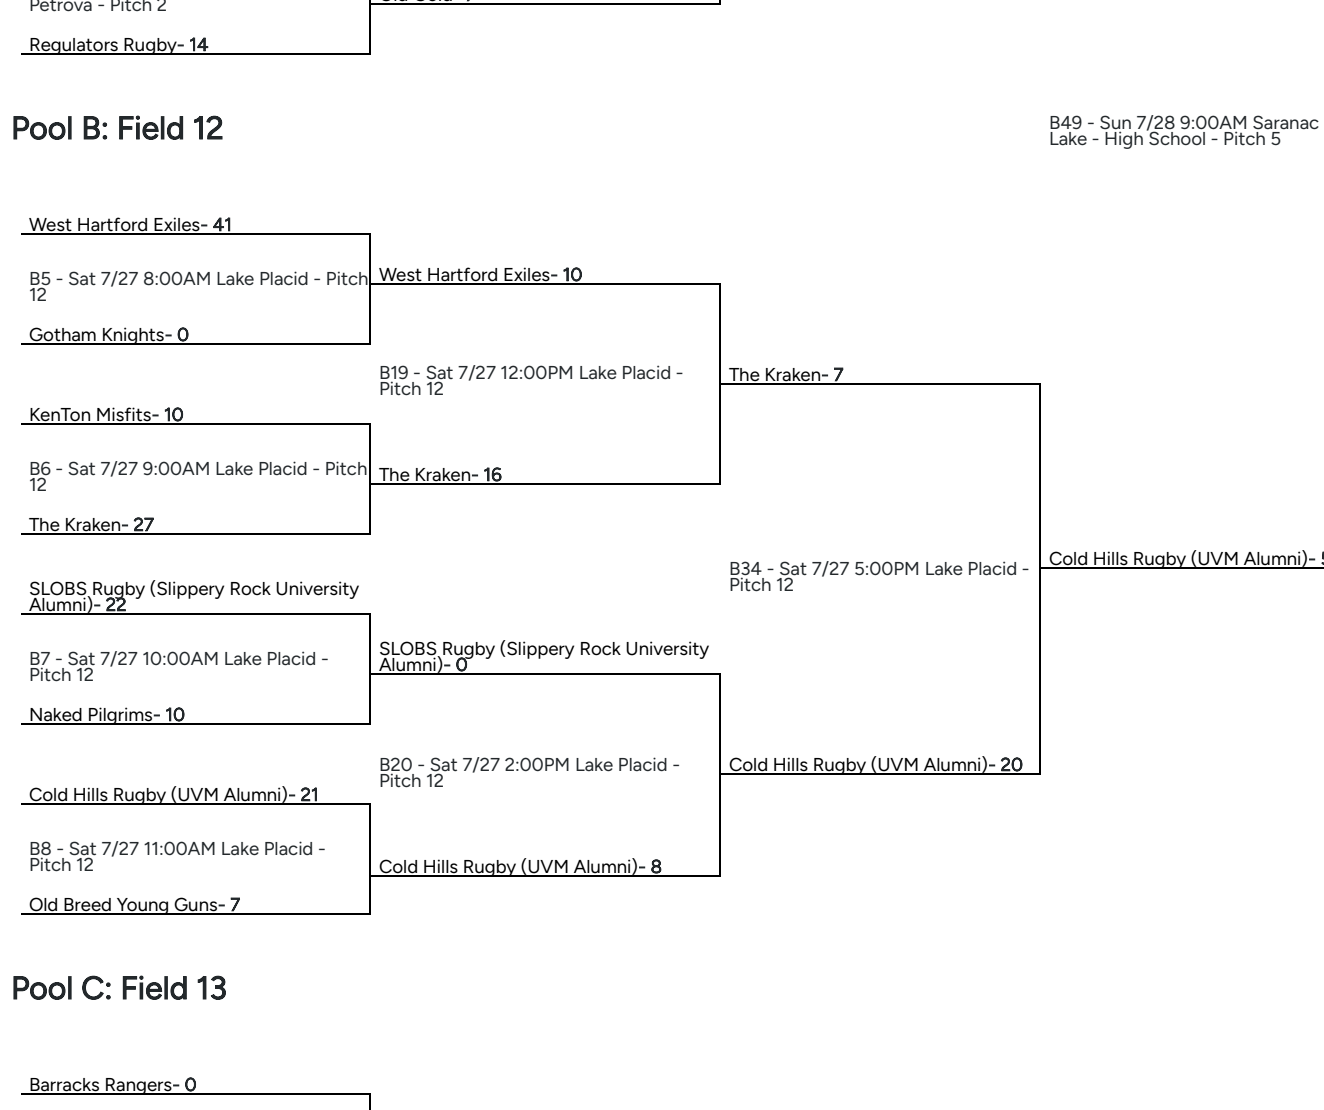

Men's Club

Consolation Bracket

Men's Premier

Consolation Bracket

Men's Social

Pool A: Field 2

Pool B: Field 12

Pool C: Field 13

Pool D: Field 14

Consolation Bracket

O-35

Consolation Bracket

O-45

O-55

O-60

Women's Club

Women's Social

Championship Bracket

Consolation Bracket