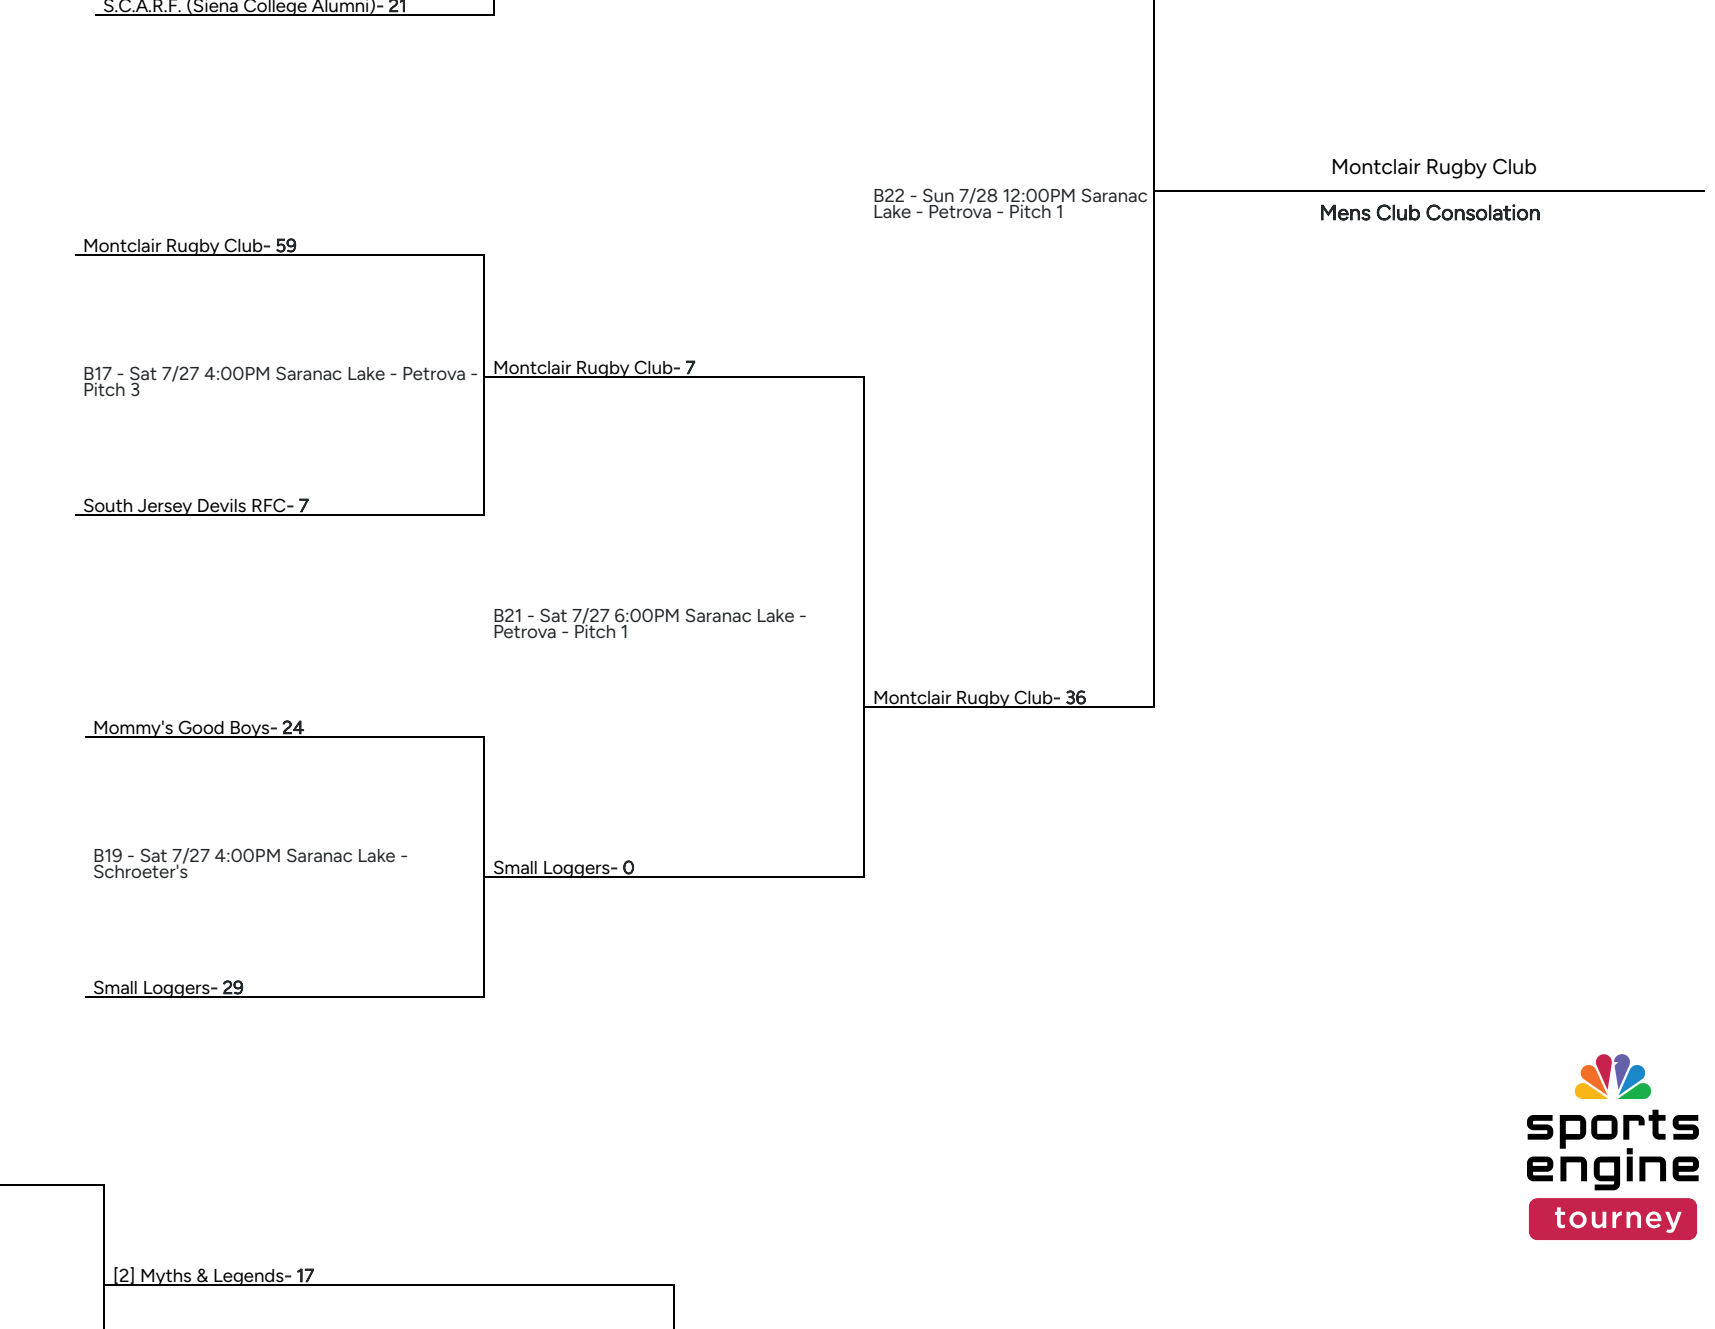

Men's Club

Consolation Bracket

Men's Premier

Consolation Bracket

Men's Social

Pool A: Field 2

Pool B: Field 12

Pool C: Field 13

Pool D: Field 14

Consolation Bracket

O-35

Consolation Bracket

O-45

O-55

O-60

Women's Club